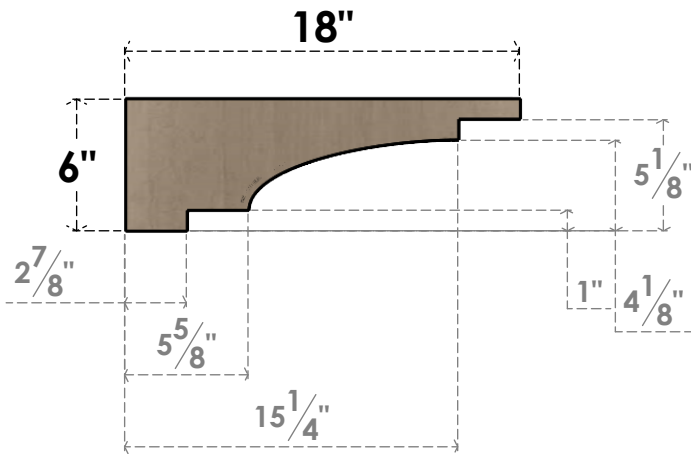

# ITEM NUMBER: CORU03X18X06MEDRCPR

3"W X 18"D X 6"H SERIES 3 THIN MEDITERRANEAN ROUGH CEDAR  
TIMBERTHANE FAUX WOOD CORBEL, PRIMED

**SIDE PROFILE**

**FRONT PROFILE**

**ISOMETRIC**

EKENA MILLWORK  
2300 WEST MAIN ST.  
CLARKSVILLE, TX 75426  
TOLL FREE: 866-607-0453  
WWW.EKENAMILLWORK.COM

NOTES

1. INSTALLATION TO BE COMPLETED IN ACCORDANCE WITH MANUFACTURER'S SPECIFICATIONS.
2. DRAWING MAY NOT BE TO SCALE
3. THIS DRAWING IS INTENDED FOR DESIGN AND PLANNING PURPOSES ONLY.
4. ALL INFORMATION CONTAINED HEREIN WAS CURRENT AT THE TIME OF DEVELOPMENT BUT MUST BE REVIEWED AND APPROVED BY THE PRODUCT MANUFACTURER TO BE CONSIDERED ACCURATE.
5. TIMBERTHANE ARCHITECTURAL PRODUCTS ARE MADE FROM HIGH DENSITY URETHANE AND COME FACTORY PRIMED