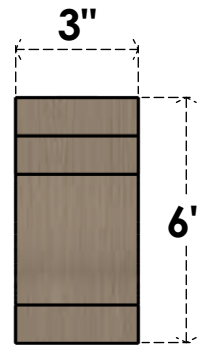

# ITEM NUMBER: CORU03X18X06MEDRCPR

3"W X 18"D X 6"H SERIES 3 THIN MEDITERRANEAN ROUGH CEDAR  
TIMBERTHANE FAUX WOOD CORBEL, PRIMED

**SIDE PROFILE**

**FRONT PROFILE**

**ISOMETRIC**

EKENA MILLWORK  
2300 WEST MAIN ST.  
CLARKSVILLE, TX 75426  
TOLL FREE: 866-607-0453  
WWW.EKENAMILLWORK.COM